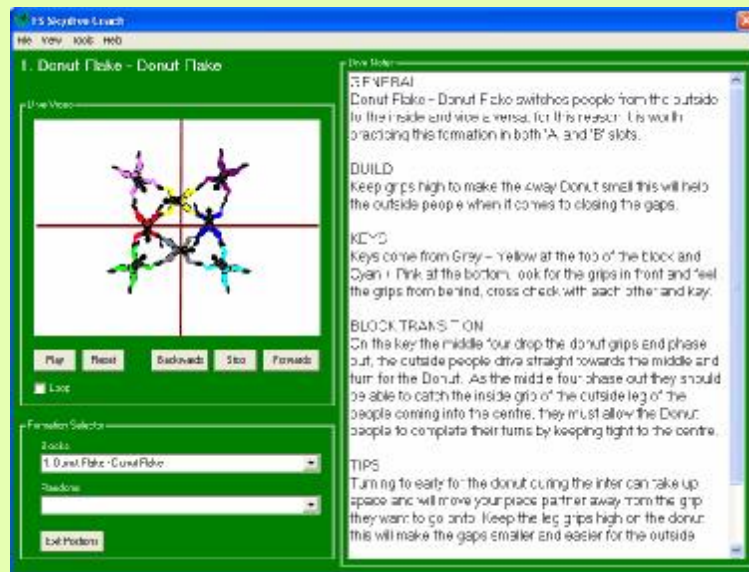

FS Skydive Coach, Totally Free Software

FS Skydive Coach

Is a PC application for creating 8-way formation build notes and has the ability to play a graphical representational of the blocks and still images of the Random's

Along side the graphics are the notes laid out in 4 or 5 categories accordingly (General, Build, Keys, Block Transition and Tips). All the notes can be edited by the end user and then printed out.

Toolbar Breakdown

File

Dive Generator: no function (For the next version)

Print Manual: Prints the whole database with graphics

Exit: Closes the application

View

Introduction: Shows the opening screen info

Exit Position: Opens a small window showing the Exit Slots

Blocks and Random's: Starts the Application

IPC Rules: No Function (for next version)

Tools

Edit Text: Allows the note area to be edited

Lock Text: Sets the application to read only again

Help

About: shows the version number and download information